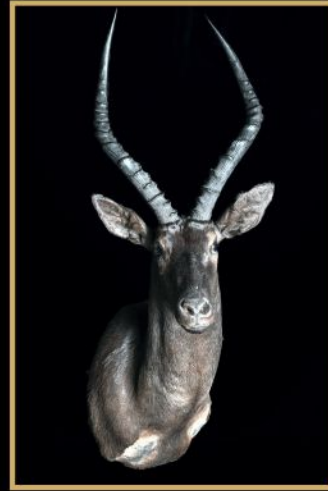

Shoulder Mounts