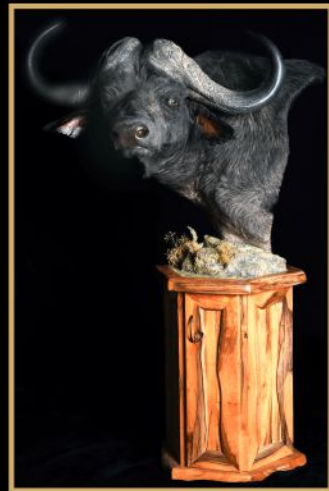

Pedestal Mounts