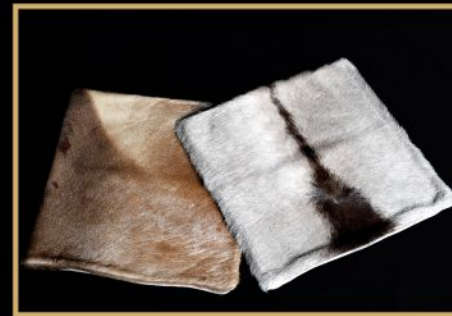

Ornamental & Skins